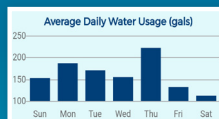

Peak Flow Rate

3398

Capacity Remaining Until
Regeneration (Gallons)

Capacity Remaining

23.52

Total Gallons Saved

Total Gallons Saved

9.8

Total Pounds of Salt Saved

Total Pounds of Salt Saved

OTHER FEATURES:

Vacation Mode

Activate this exclusive water saving feature from any where you travel.

Historical Data

View records of your water usage, capacity, flow rates and more since the system's installation.